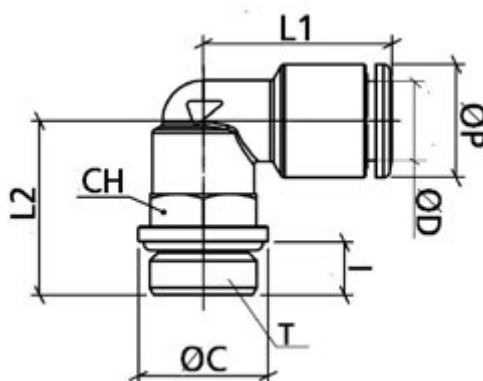

# Data Sheet

Article number: 589OTRL06M5

Description: Metal Push-in fitting, elbow-  $\varnothing 6$  - M5, w. o-ring  
Type: OTRL06M5, Nickel plated brass

## Measures

= 6  
= M5x0,8  
= 12  
= 7  
= 4  
= 19.5  
= 16  
= 8

Weight = 11